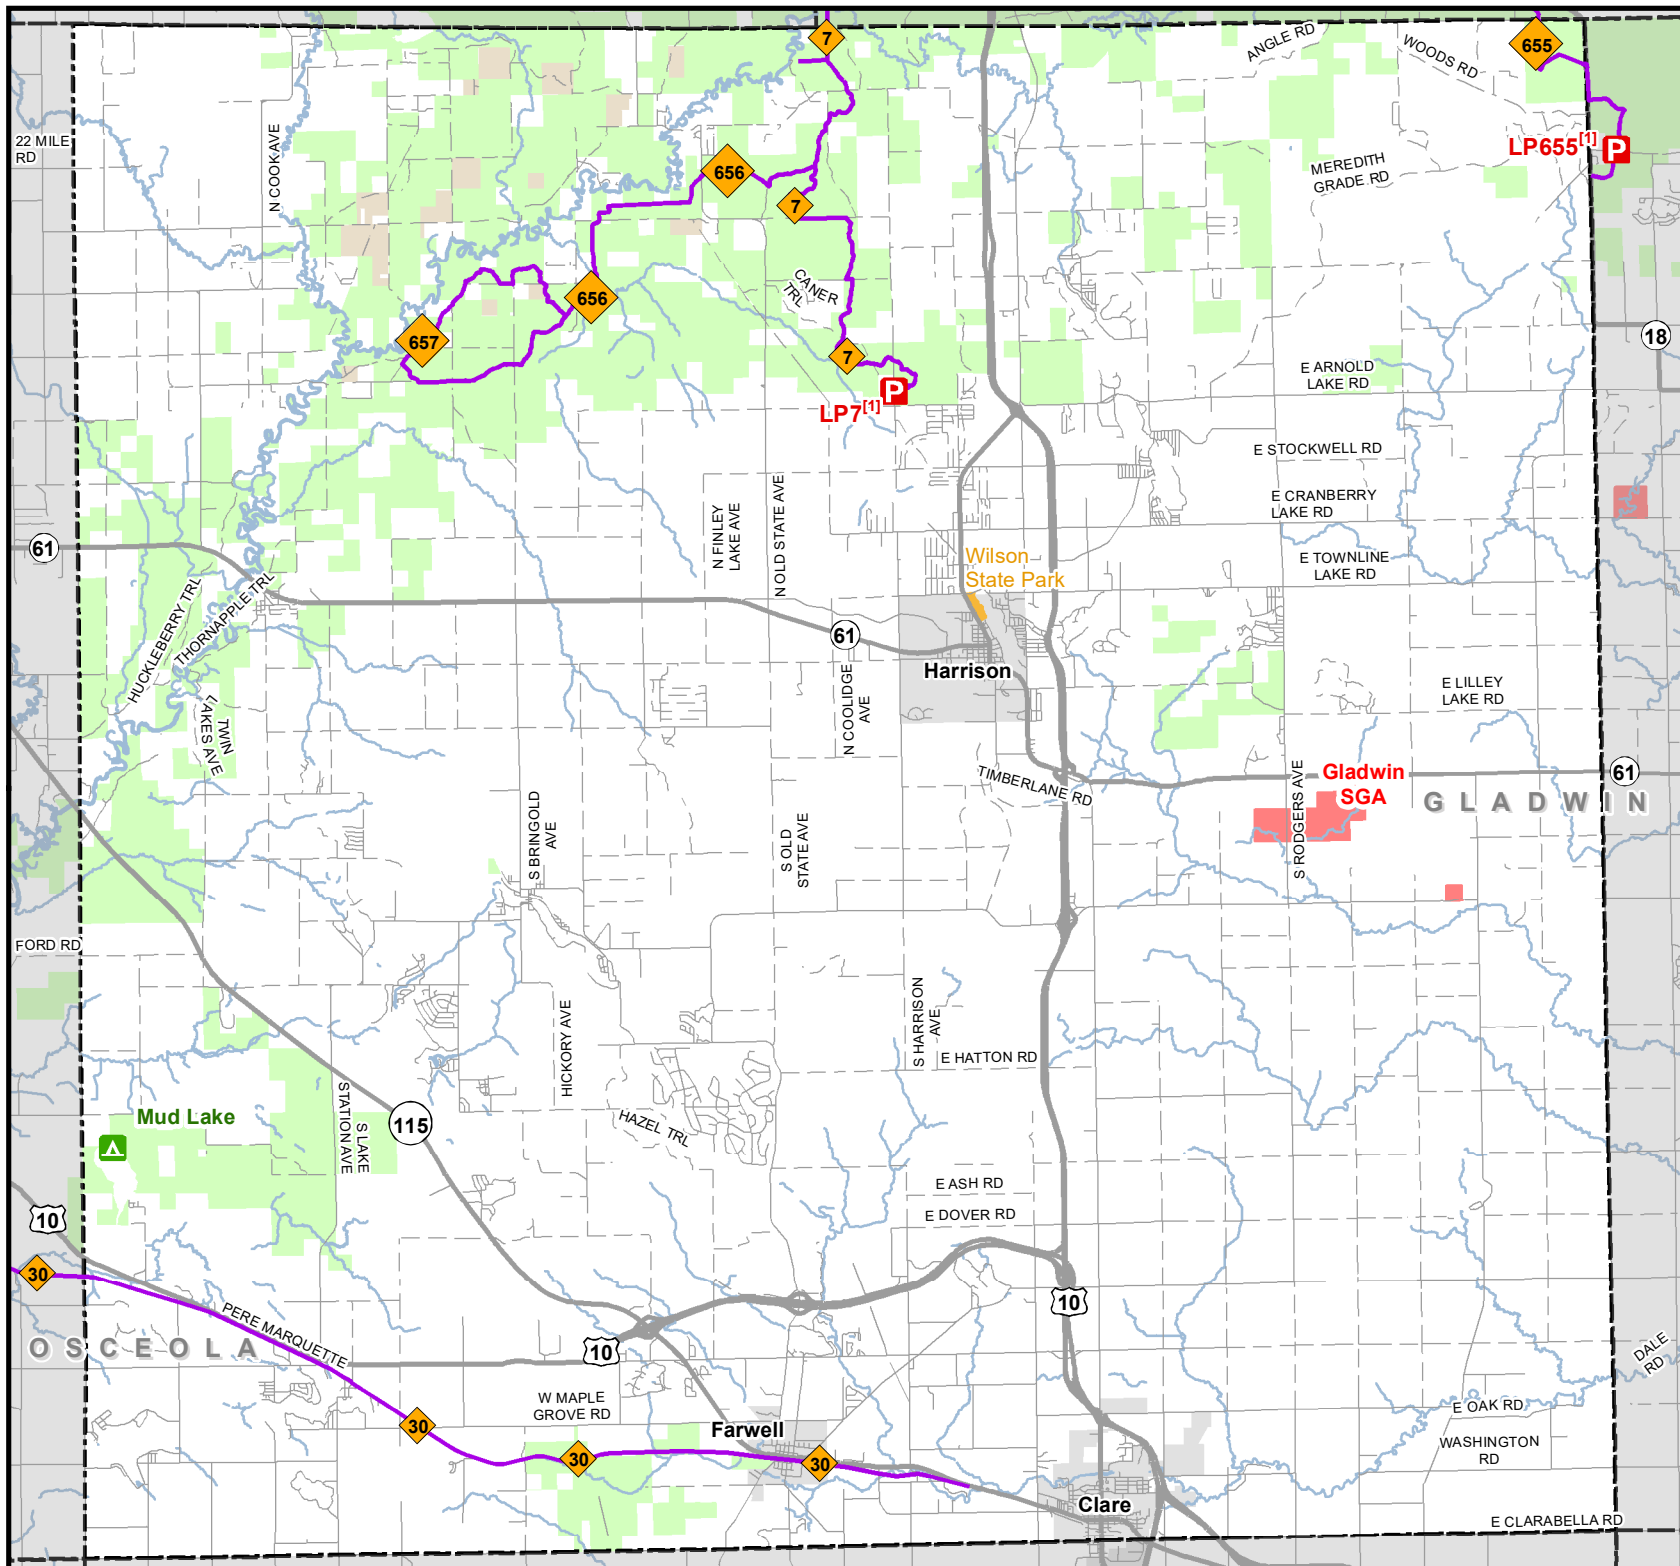

Michigan Department of Natural Resources Designated Snowmobile Trails

Clare County, MI
December 4, 2019

0 1 2 Miles

- P Parking Lot
- ▲ State Forest Campground
- Designated Snowmobile Trails
- Highway
- Paved Road
- - - Gravel or Dirt Road
- State Park Boundary
- State Forest Land
- State Game Area
- Federal Land
- City or Village
- - - County Boundary Outline

LP7^[1] Eastside North Harrison Ave,
North of West Edmond Woods Rd

RIDE RIGHT
Michigan.gov/snowmobiling