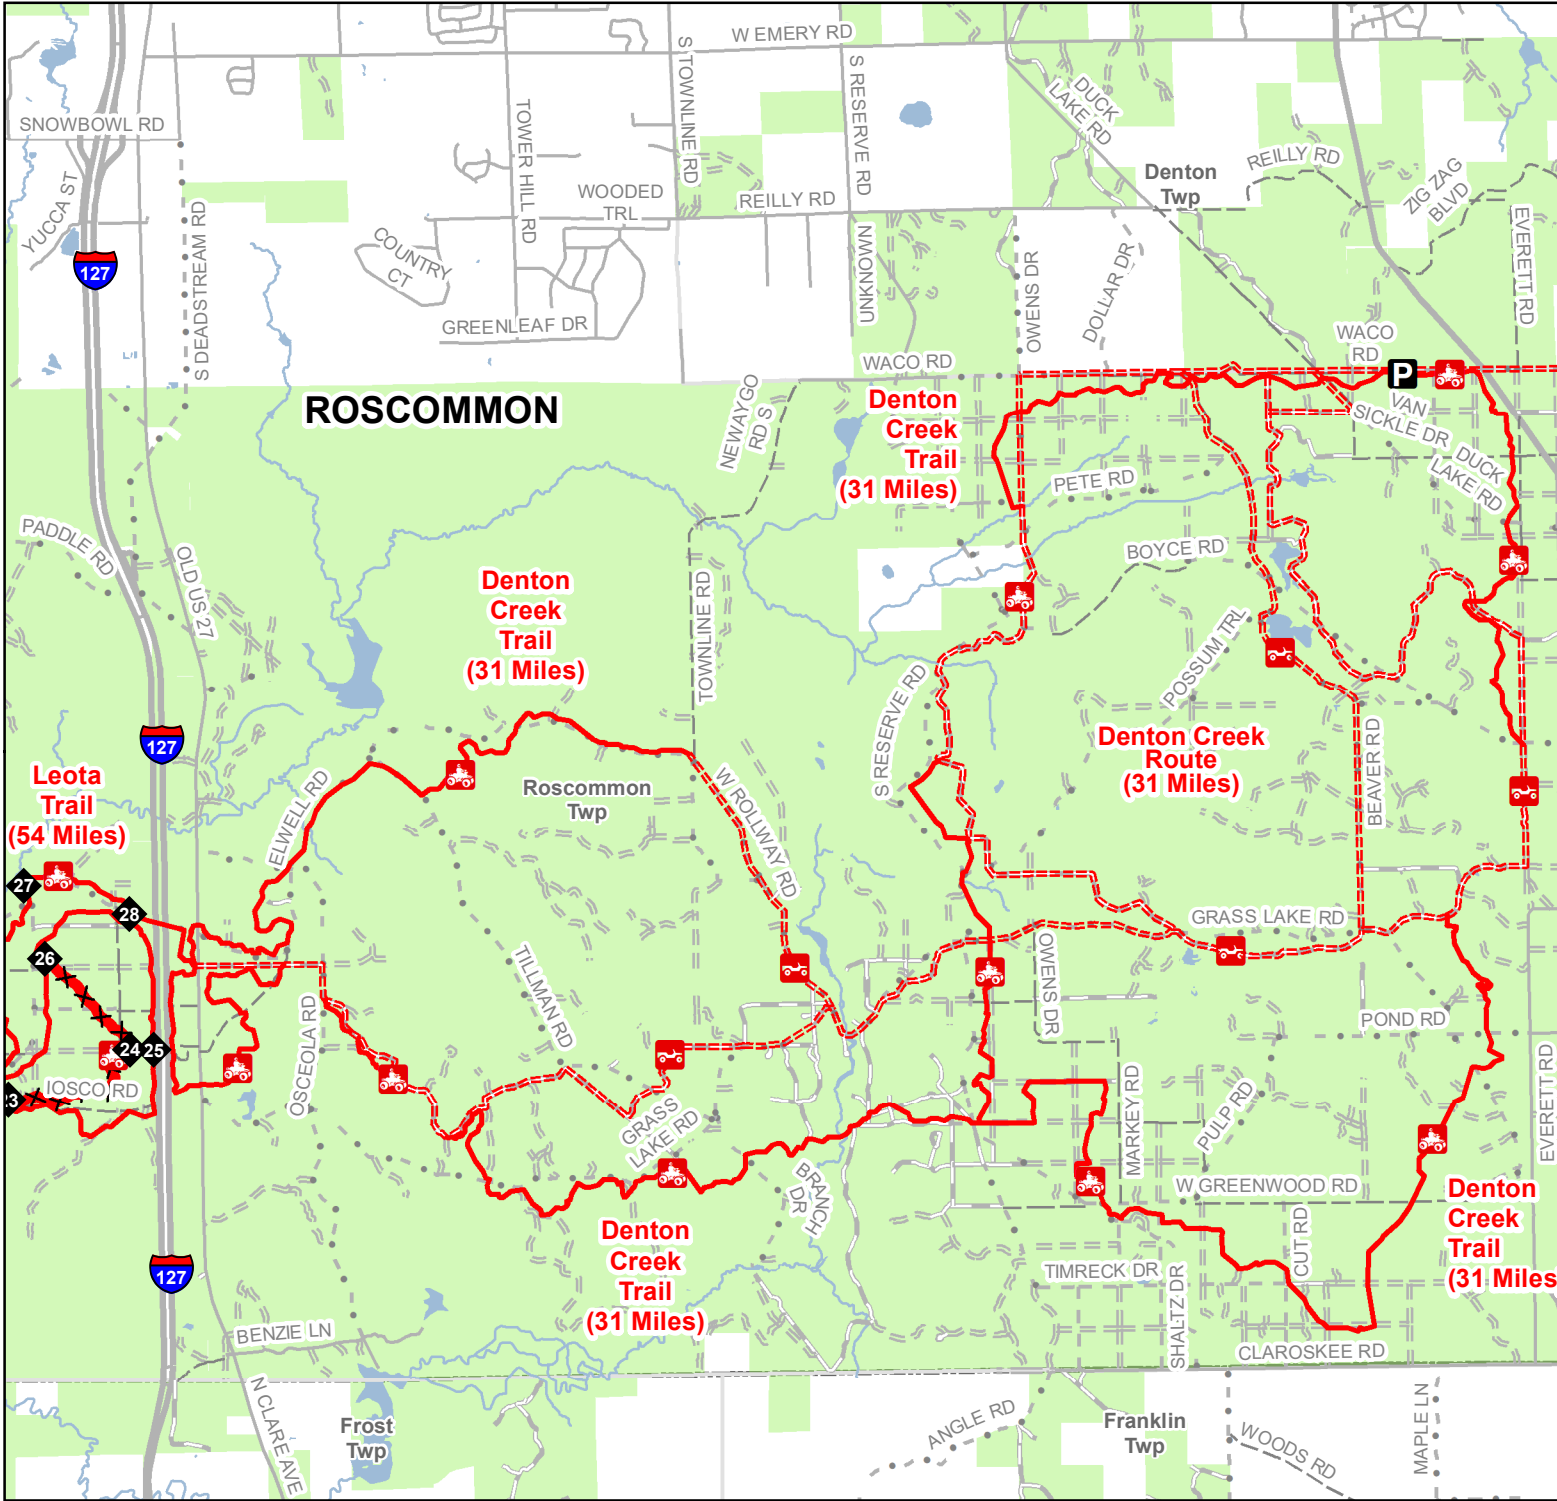

Denton Creek Trail & Route West

Roscommon County, Michigan

ADVISORY: Trails and Routes have two-way traffic.
DISCLAIMER: Trails shown on this map are an approximate representation of the trail system at the time of publication and may not reflect current ground conditions.
STAY ON SIGNED TRAILS ONLY!

- Parking Lot
- ORV Route
- ORV Trail
- ORV Route Closed Due to Impassable Washouts
- ORV Route – ORVs of all sizes including off-road motorcycles. ORV license and trail permit required unless licensed by the Secretary of State.

- ORV Trail – ORVs 50 inches in width or less including off-road motorcycles. ORV license and trail permit required.
- Forest Road
- DNR - Forest Access Route
- Federal / State Highway
- Federal / State / County - Paved Road
- Federal / State - Dirt/Gravel Road
- County - Gravel Road
- County - Dirt Road (Seasonal)
- DNR - Forest Access Route

- Lakes and Rivers
- State Forest Land
- Township
- County Boundary